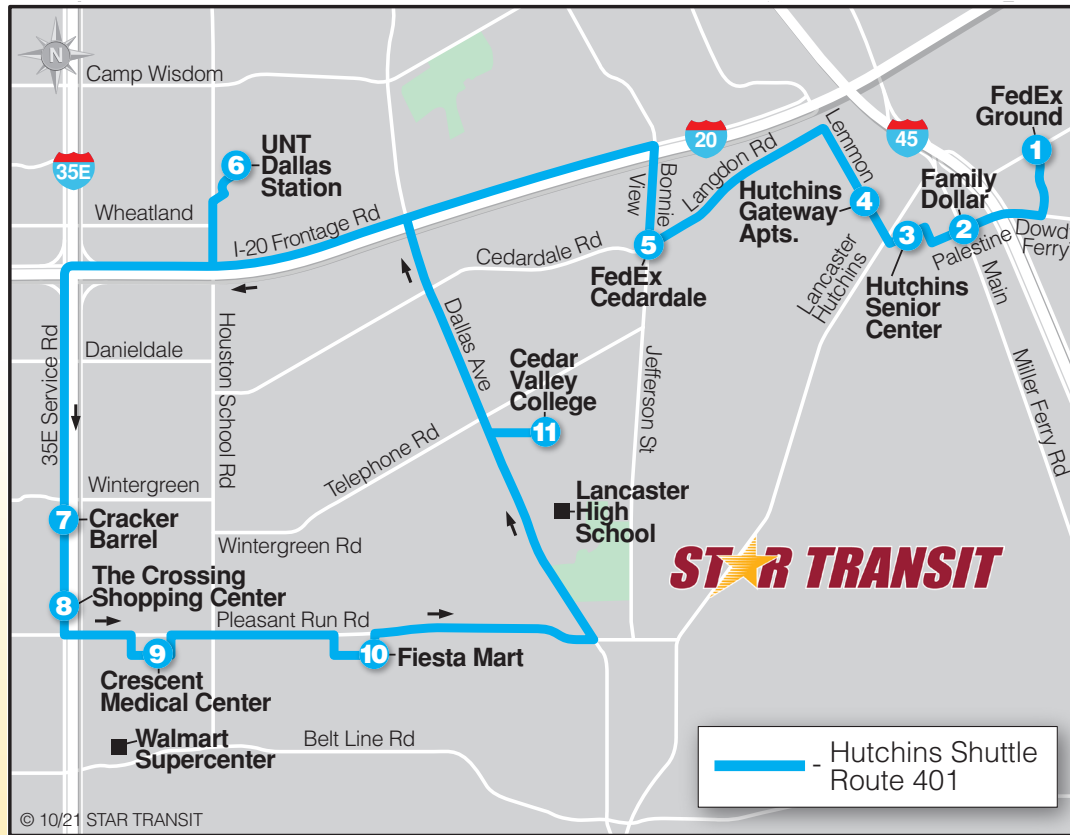

GETTING AROUND

The Hutchins Shuttle connects you to the DART Rail Blue Line at the UNT Dallas Station (7894 University Hills Blvd.)

HOLIDAY SERVICE

Hutchins Shuttle does not operate on the following holidays:

operated by
STAR TRANSIT

www.STARtransit.org

(877) 631-5278

se habla Español

STAR TRANSIT

(877) 631-5278 www.STARtransit.org

HUTCHINS SHUTTLE ROUTE 401

Daily															
Depart FedEx Home Delivery	Depart Family Dollar	Depart Hutchins Senior Center	Depart Gateway Apartments	Depart FedEx Cedardale	Depart DART - UNT Dallas Station	Depart Cracker Barrel	Depart The Crossing Shopping Center	Depart Crescent Medical Center	Depart Fiesta Mart	Depart Cedar Valley College	Depart DART - UNT Dallas Station	Depart Gateway Apartments	Depart Hutchins Senior Center	Depart Family Dollar	Arrive FedEx Home Delivery
1	2	3	4	5	6	7	8	9	10	11	6	4	3	2	1
5:30	5:33	5:36	5:38	5:44	5:55	6:05	6:08	6:13	6:18	6:28	6:38	6:52	6:54	6:56	6:59
7:00	7:03	7:06	7:08	7:14	7:25	7:35	7:38	7:43	7:48	7:58	8:08	8:22	8:24	8:26	8:29
9:00	9:03	9:06	9:08	9:14	9:25	9:35	9:38	9:43	9:48	9:58	10:08	10:22	10:24	10:26	10:29
10:30	10:33	10:36	10:38	10:44	10:55	11:05	11:08	11:13	11:18	11:28	11:38	11:52	11:54	11:56	11:59
4:00	4:03	4:06	4:08	4:14	4:25	4:35	4:38	4:43	4:48	4:58	5:08	5:22	5:24	5:26	5:29
5:45	5:48	5:51	5:53	5:59	6:10	6:20	6:23	6:28	6:33	6:43	6:53	7:07	7:09	7:11	7:14
7:30	7:33	7:36	7:38	7:44	7:55	8:05	8:08	8:13	8:18	8:28	8:38	8:52	8:54	8:56	8:59
9:15	9:18	9:21	9:23	9:29	9:40	9:50	9:53	9:58	10:03	10:13	10:23	10:37	10:39	10:41	10:44
11:00	11:03	11:06	11:08	11:14	11:25	11:35	11:38	11:43	11:48	11:58	12:08	12:22	12:24	12:26	12:29