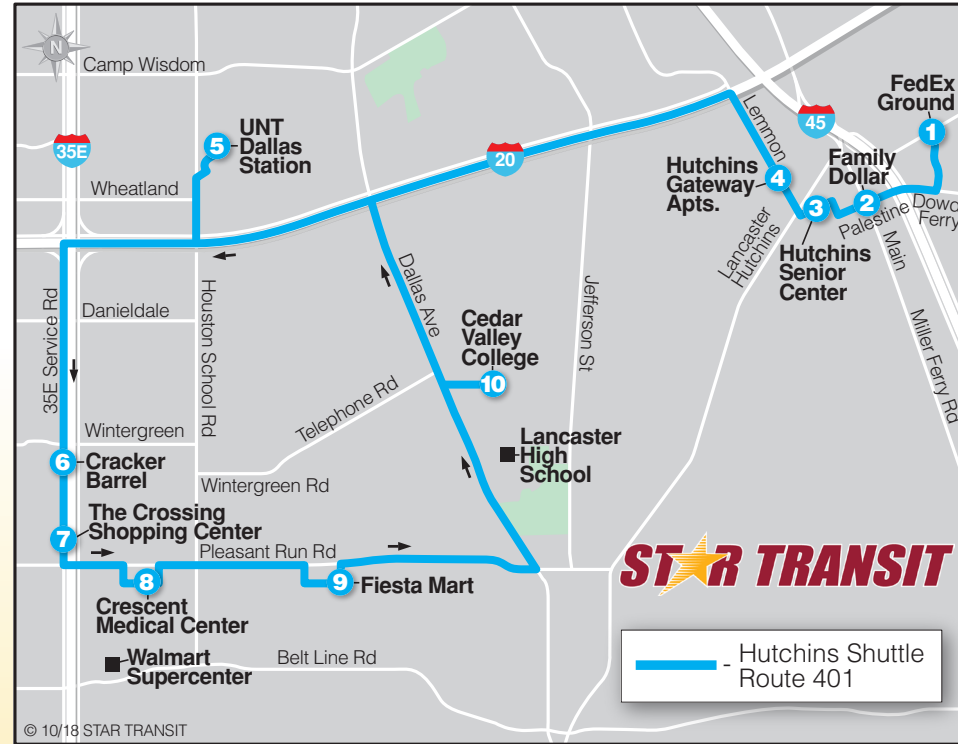

operated by

STAR TRANSIT

www.STARtransit.org

(877) 631-5278

se habla Español

HUTCHINS SHUTTLE ROUTE 401

| Monday – Friday | | | | | | | | | | | | | | |
|----------------------------|----------------------|-------------------------------|---------------------------|----------------------------------|-----------------------|-------------------------------------|--------------------------------|--------------------|-----------------------------|----------------------------------|---------------------------|-------------------------------|----------------------|----------------------------|
| Depart FedEx Home Delivery | Depart Family Dollar | Depart Hutchins Senior Center | Depart Gateway Apartments | Depart DART - UNT Dallas Station | Depart Cracker Barrel | Depart The Crossing Shopping Center | Depart Crescent Medical Center | Depart Fiesta Mart | Depart Cedar Valley College | Depart DART - UNT Dallas Station | Depart Gateway Apartments | Depart Hutchins Senior Center | Depart Family Dollar | Arrive FedEx Home Delivery |
| 1 | 2 | 3 | 4 | 5 | 6 | 7 | 8 | 9 | 10 | 5 | 4 | 3 | 2 | 1 |
| 5:30 | 5:33 | 5:36 | 5:38 | 5:55 | 6:05 | 6:08 | 6:13 | 6:18 | 6:28 | 6:38 | 6:52 | 6:54 | 6:56 | 6:59 |
| 7:00 | 7:03 | 7:06 | 7:08 | 7:25 | 7:35 | 7:38 | 7:43 | 7:48 | 7:58 | 8:08 | 8:22 | 8:24 | 8:26 | 8:29 |
| 9:00 | 9:03 | 9:06 | 9:08 | 9:25 | 9:35 | 9:38 | 9:43 | 9:48 | 9:58 | 10:08 | 10:22 | 10:24 | 10:26 | 10:29 |
| 10:30 | 10:33 | 10:36 | 10:38 | 10:55 | 11:05 | 11:08 | 11:13 | 11:18 | 11:28 | 11:38 | 11:52 | 11:54 | 11:56 | 11:59 |
| 4:00 | 4:03 | 4:06 | 4:08 | 4:25 | 4:35 | 4:38 | 4:43 | 4:48 | 4:58 | 5:08 | 5:22 | 5:24 | 5:26 | 5:29 |
| 5:45 | 5:48 | 5:51 | 5:53 | 6:10 | 6:20 | 6:23 | 6:28 | 6:33 | 6:43 | 6:53 | 7:07 | 7:09 | 7:11 | 7:14 |
| 7:30 | 7:33 | 7:36 | 7:38 | 7:55 | 8:05 | 8:08 | 8:13 | 8:18 | 8:28 | 8:38 | 8:52 | 8:54 | 8:56 | 8:59 |
| 9:30 | 9:33 | 9:36 | 9:38 | 9:55 | 10:05 | 10:08 | 10:13 | 10:18 | 10:28 | 10:38 | 10:52 | 10:54 | 10:56 | 10:59 |
| 11:15 | 11:18 | 11:21 | 11:23 | 11:40 | 11:50 | 11:53 | 11:58 | 12:03 | 12:13 | 12:23 | 12:37 | 12:39 | 12:41 | 12:44 |
| Sunday | | | | | | | | | | | | | | |
| 12:00 | 12:03 | 12:06 | 12:08 | 12:25 | 12:35 | 12:38 | 12:43 | 12:48 | 12:58 | 1:08 | 1:22 | 1:24 | 1:26 | 1:29 |
| 6:00 | 6:03 | 6:06 | 6:08 | 6:25 | 6:35 | 6:38 | 6:43 | 6:48 | 6:58 | 7:08 | 7:22 | 7:24 | 7:26 | 7:29 |
| 7:30 | 7:33 | 7:36 | 7:38 | 7:55 | 8:05 | 8:08 | 8:13 | 8:18 | 8:28 | 8:38 | 8:52 | 8:54 | 8:56 | 8:59 |
| 11:00 | 11:03 | 11:06 | 11:08 | 11:25 | 11:35 | 11:38 | 11:43 | 11:48 | 11:58 | 12:08 | 12:22 | 12:24 | 12:26 | 12:29 |
| 1:15 | 1:18 | 1:21 | 1:23 | 1:40 | 1:50 | 1:53 | 1:58 | 2:03 | 2:13 | 2:23 | 2:37 | 2:39 | 2:41 | 2:44 |