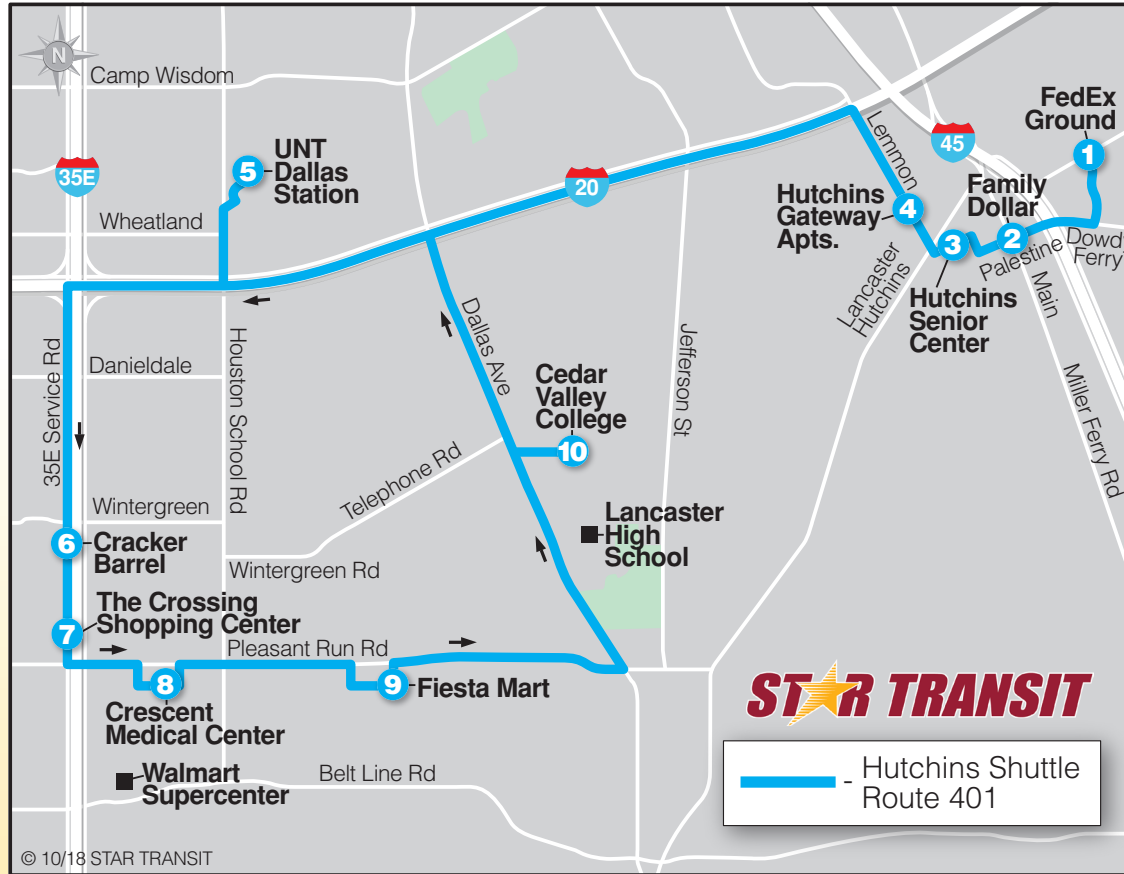

HUTCHINS SHUTTLE ROUTE 401

© 10/18 STAR TRANSIT

Monday – Friday

1	2	3	4	5	6	7	8	9	10	5	4	3	2	1
Depart FedEx Home Delivery	Depart Family Dollar	Depart Hutchins Senior Center	Depart Gateway Apartments	Depart DART - UNT Dallas Station	Depart Cracker Barrel	Depart The Crossing Shopping Center	Depart Crescent Medical Center	Depart Fiesta Mart	Depart Cedar Valley College	Depart DART - UNT Dallas Station	Depart Gateway Apartments	Depart Hutchins Senior Center	Depart Family Dollar	Arrive FedEx Home Delivery
5:30	5:33	5:36	5:38	5:55	6:05	6:08	6:13	6:18	6:28	6:38	6:52	6:54	6:56	6:59
7:00	7:03	7:06	7:08	7:25	7:35	7:38	7:43	7:48	7:58	8:08	8:22	8:24	8:26	8:29
9:00	9:03	9:06	9:08	9:25	9:35	9:38	9:43	9:48	9:58	10:08	10:22	10:24	10:26	10:29
10:30	10:33	10:36	10:38	10:55	11:05	11:08	11:13	11:18	11:28	11:38	11:52	11:54	11:56	11:59
4:00	4:03	4:06	4:08	4:25	4:35	4:38	4:43	4:48	4:58	5:08	5:22	5:24	5:26	5:29
5:30	5:33	5:36	5:38	5:55	6:05	6:08	6:13	6:18	6:28	6:38	6:52	6:54	6:56	6:59
7:30	7:33	7:36	7:38	7:55	8:05	8:08	8:13	8:18	8:28	8:38	8:52	8:54	8:56	8:59
9:30	9:33	9:36	9:38	9:55	10:05	10:08	10:13	10:18	10:28	10:38	10:52	10:54	10:56	10:59
11:15	11:18	11:21	11:23	11:40	11:50	11:53	11:58	12:03	12:13	12:23	12:37	12:39	12:41	12:44